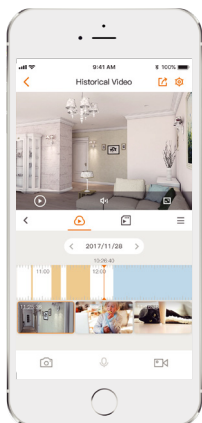

Diversified Storage

Supports NVR, Cloud Storage or Micro SD card (up to 256GB)

Stay close with what you care

With Cloud service, you will have access to what you care as long as Internet is available. You can record daily or motion videos on Cloud and playback anytime anywhere.